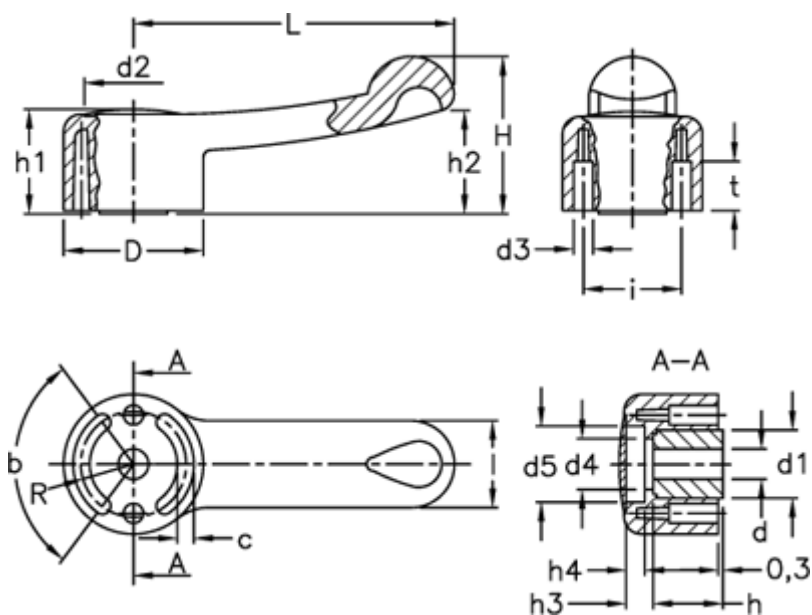

Article number: 23052121313
 Description: E+G Control lever
 ELC.85-A8-C3 grey

Measures

b (degrees)	= 125 +/-1	d H7	= 8	l	= 23
c	= 4.3	H	= 41	L	= 85
D	= 37	h	= 17.5	R	= 13.8
d1	= 18	h1	= 27	t	= 12.5
d2	= 26.0	h2	= 27		
d3	= 5	h3	= 7.5		
d4	= 13.5	h4	= 5		
d5	= 20.0	i	= 26		